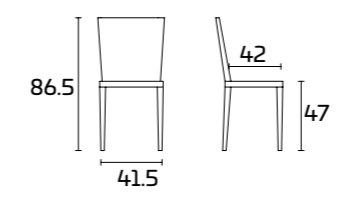

PRODUCT SPECIFICATIONS

Frame: in painted metal

Seat and back: in painted solid Ash wood

FLEX Chair

Frame:
Painted Warm Grey
Seat and back:
Mink SCAV 856_L
Slim Wood Table

Gestell:
Warmgrau lackiert
Sitz und Lehne:
Eiche Weiß Absolut SCAV 670