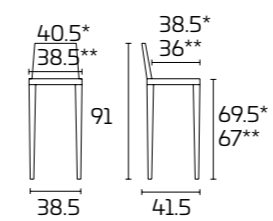

GEA

Please consult the QR Code for information about available finishes.

PRODUCT SPECIFICATIONS

Frame: in solid Beech wood for lacquered colours or in solid Ash wood for all other colours

Seat: in synthetic straw or Beech veneered for lacquered colours or in solid Ash wood for all other colours