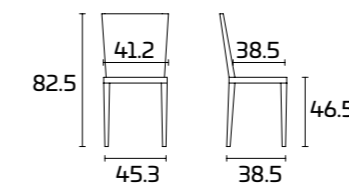

## PRODUCT SPECIFICATIONS

**Frame, seat and back:**  
in matt finish coloured polypropylene

**The chairs are stackable and suitable  
for outdoor use**

Frame, seat and back:  
Dove Grey Polypropylene  
Quadrifoglio Table