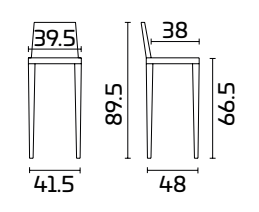

PRODUCT SPECIFICATIONS

Frame: In painted metal

Seat and back: In regenerated leather

UNIQUE Stool

Frame:
Painted matt Black
Seat and back:
Matt Black Genuine Leather
"Sloper" breakfast bench support

Gestell:
Taubengrau matt lackiert
Sitz und Lehne:
Mattleder Taubengrau